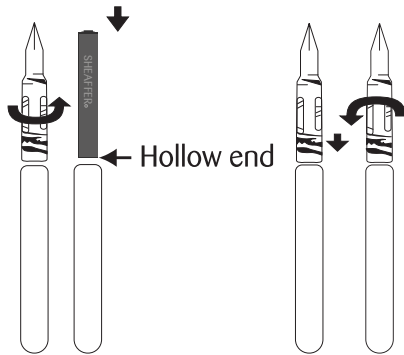

SHEAFFER®

TO REPLACE FOUNTAIN PEN CARTRIDGE

TO REFILL FOUNTAIN PEN CONVERTOR