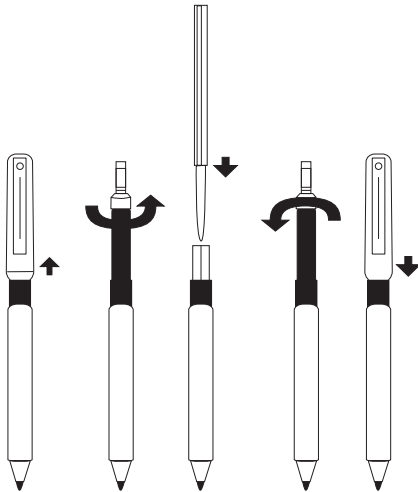

SHEAFFER®

TO REPLACE TWIST-ACTION BALLPOINT REFILL

TO REPLACE PUSH BUTTON BALLPOINT REFILL